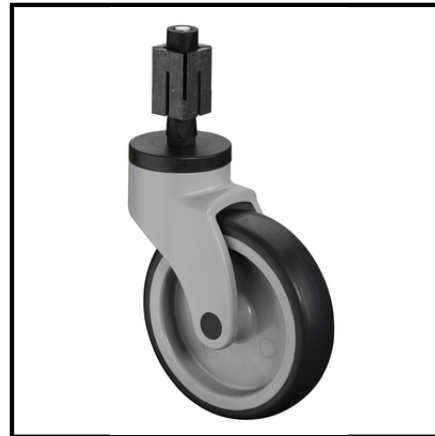

C104.A81.125
Swivel castors
Plastic castor

EAN 4021885099503

Technical data

Wheel Ø	125 mm
Load capacity	100 kg
Tread	Thermoplastic rubber grey
Mounting height	161 mm
Bearing	Plain bearing
Wheel width	32 mm
Wheel body	Plastic
Offset	43 mm