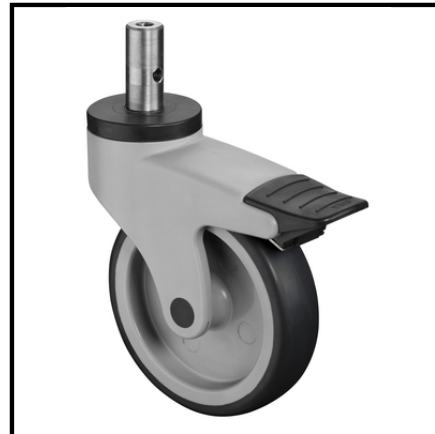

C122.A81.125
Swivel castors with brake
Plastic castor

EAN 4021885113063

Technical data

Wheel Ø	125 mm
Load capacity	100 kg
Tread	Thermoplastic rubber grey
Mounting height	161 mm
Bearing	Plain bearing
Wheel width	32 mm
Wheel body	Plastic
Offset	43 mm
Pin/tenon	* mm