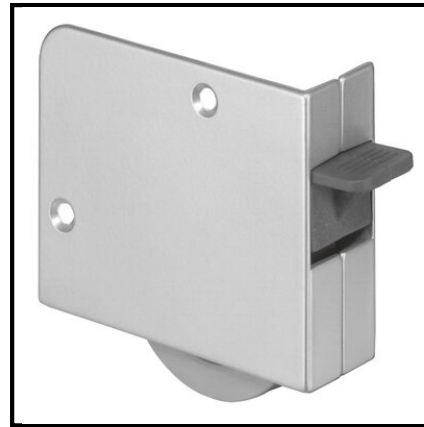

G92.22.2
Furniture technology
Door/box castor, universal, stopper right

EAN 4021885086534

Technical data

Load capacity	40 kg
Tread	Thermoplastic rubber grey
Length	78 mm
Interior width	22 mm
External width	25 mm
Wheel body	Plastic
Housing	Zinc die cast
Mounting height	75 mm
Packaging quantity	1