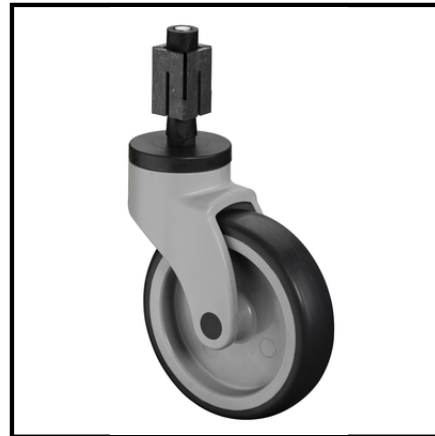

C104.A81.100
Swivel castors
Plastic castor

EAN 4021885099497

Technical data

Wheel Ø	100 mm
Load capacity	100 kg
Tread	Thermoplastic rubber grey
Mounting height	137 mm
Bearing	Plain bearing
Wheel width	32 mm
Wheel body	Plastic
Offset	38 mm