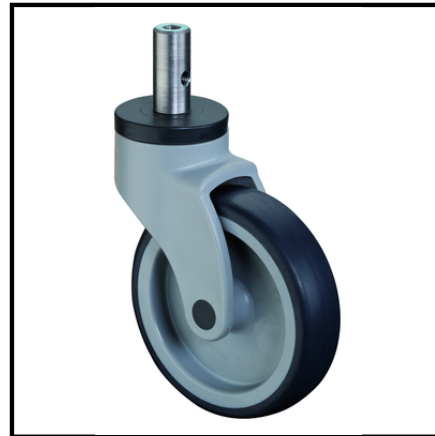

C102.A81.125
Swivel castors
Plastic castor

EAN 4021885113049

Technical data

Wheel Ø	125 mm
Load capacity	100 kg
Tread	Thermoplastic rubber grey
Mounting height	161 mm
Bearing	Plain bearing
Wheel width	32 mm
Wheel body	Plastic
Offset	43 mm
Pin/tenon	* mm