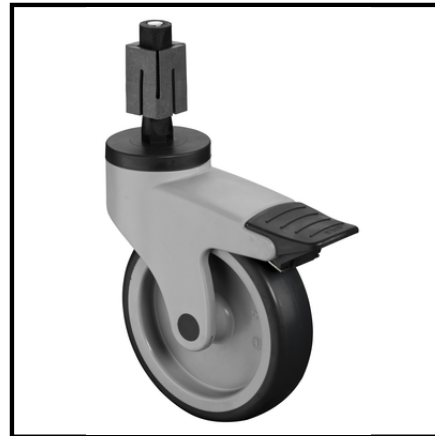

C124.A81.125
Swivel castors with brake
Plastic castor

EAN 4021885099473

Technical data

Wheel Ø	125 mm
Load capacity	100 kg
Tread	Thermoplastic rubber grey
Mounting height	161 mm
Bearing	Plain bearing
Wheel width	32 mm
Wheel body	Plastic
Offset	43 mm